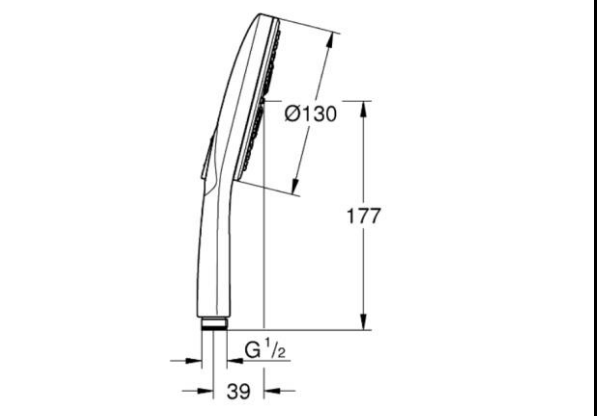

## SANITARY WARE SPECIFICATION SHEET

Item Descriptions	GROHE (Germany) "Rainshower SmartActive 130" Hard graphite 3 sprays hand shower ; Nominal flow rate <b>8.1 L/min</b> in WELS Grade 1 ; Registration No.SB 21-0018
Dimensions	L130 x W130 x H177 mm
Model	26574A00
Finish	Hard Graphite
Manufacturer	GROHE Limited
Country of Origin	Germany
Supplier	Acme Sanitary Ware Co. Ltd Mr. Eric Wong/ Mr. Don Yuen
Contact Tel/Fax	(852) 2388-7171 / (852) 2710-8012
E-mail	acme@acmesanitary.com.hk
Website	www.acmesanitary.com.hk