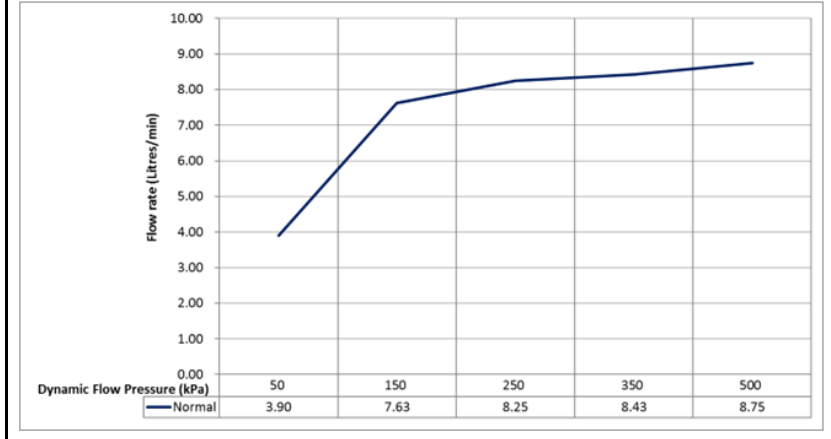

- spray plate chrome
- GROHE Rain including DripStop, Jet including DripStop, ActiveMassage
- **GROHE EcoJoy** 9.5 l/min flow limiter
- **GROHE DreamSpray** perfect spray pattern
- **GROHE SmartTip** showering spray selection via push of a ring
- **GROHE StarLight** chrome finish
- **SpeedClean** anti-lime system
- **Inner WaterGuide** for a longer life
- universal mounting system, fitting all standard shower hoses
- suitable for instantaneous heater